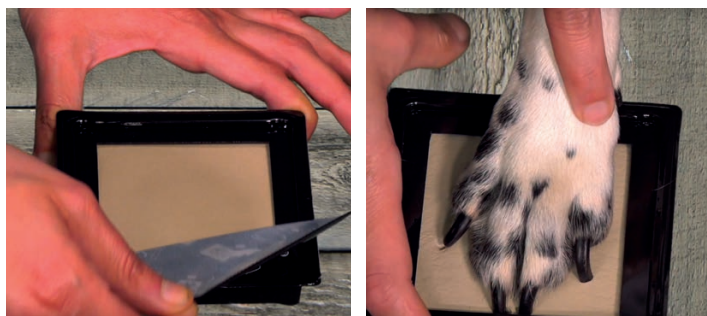

## MEMORY BOX

It is a celebratory box for your pet, red - when still alive, and grey - to keep the past memory. The package is divided into two parts: the first is dedicated to inserting a photo (10.5 x 12 cm), whereas the second includes a block of natural clay to stamp the footprint.